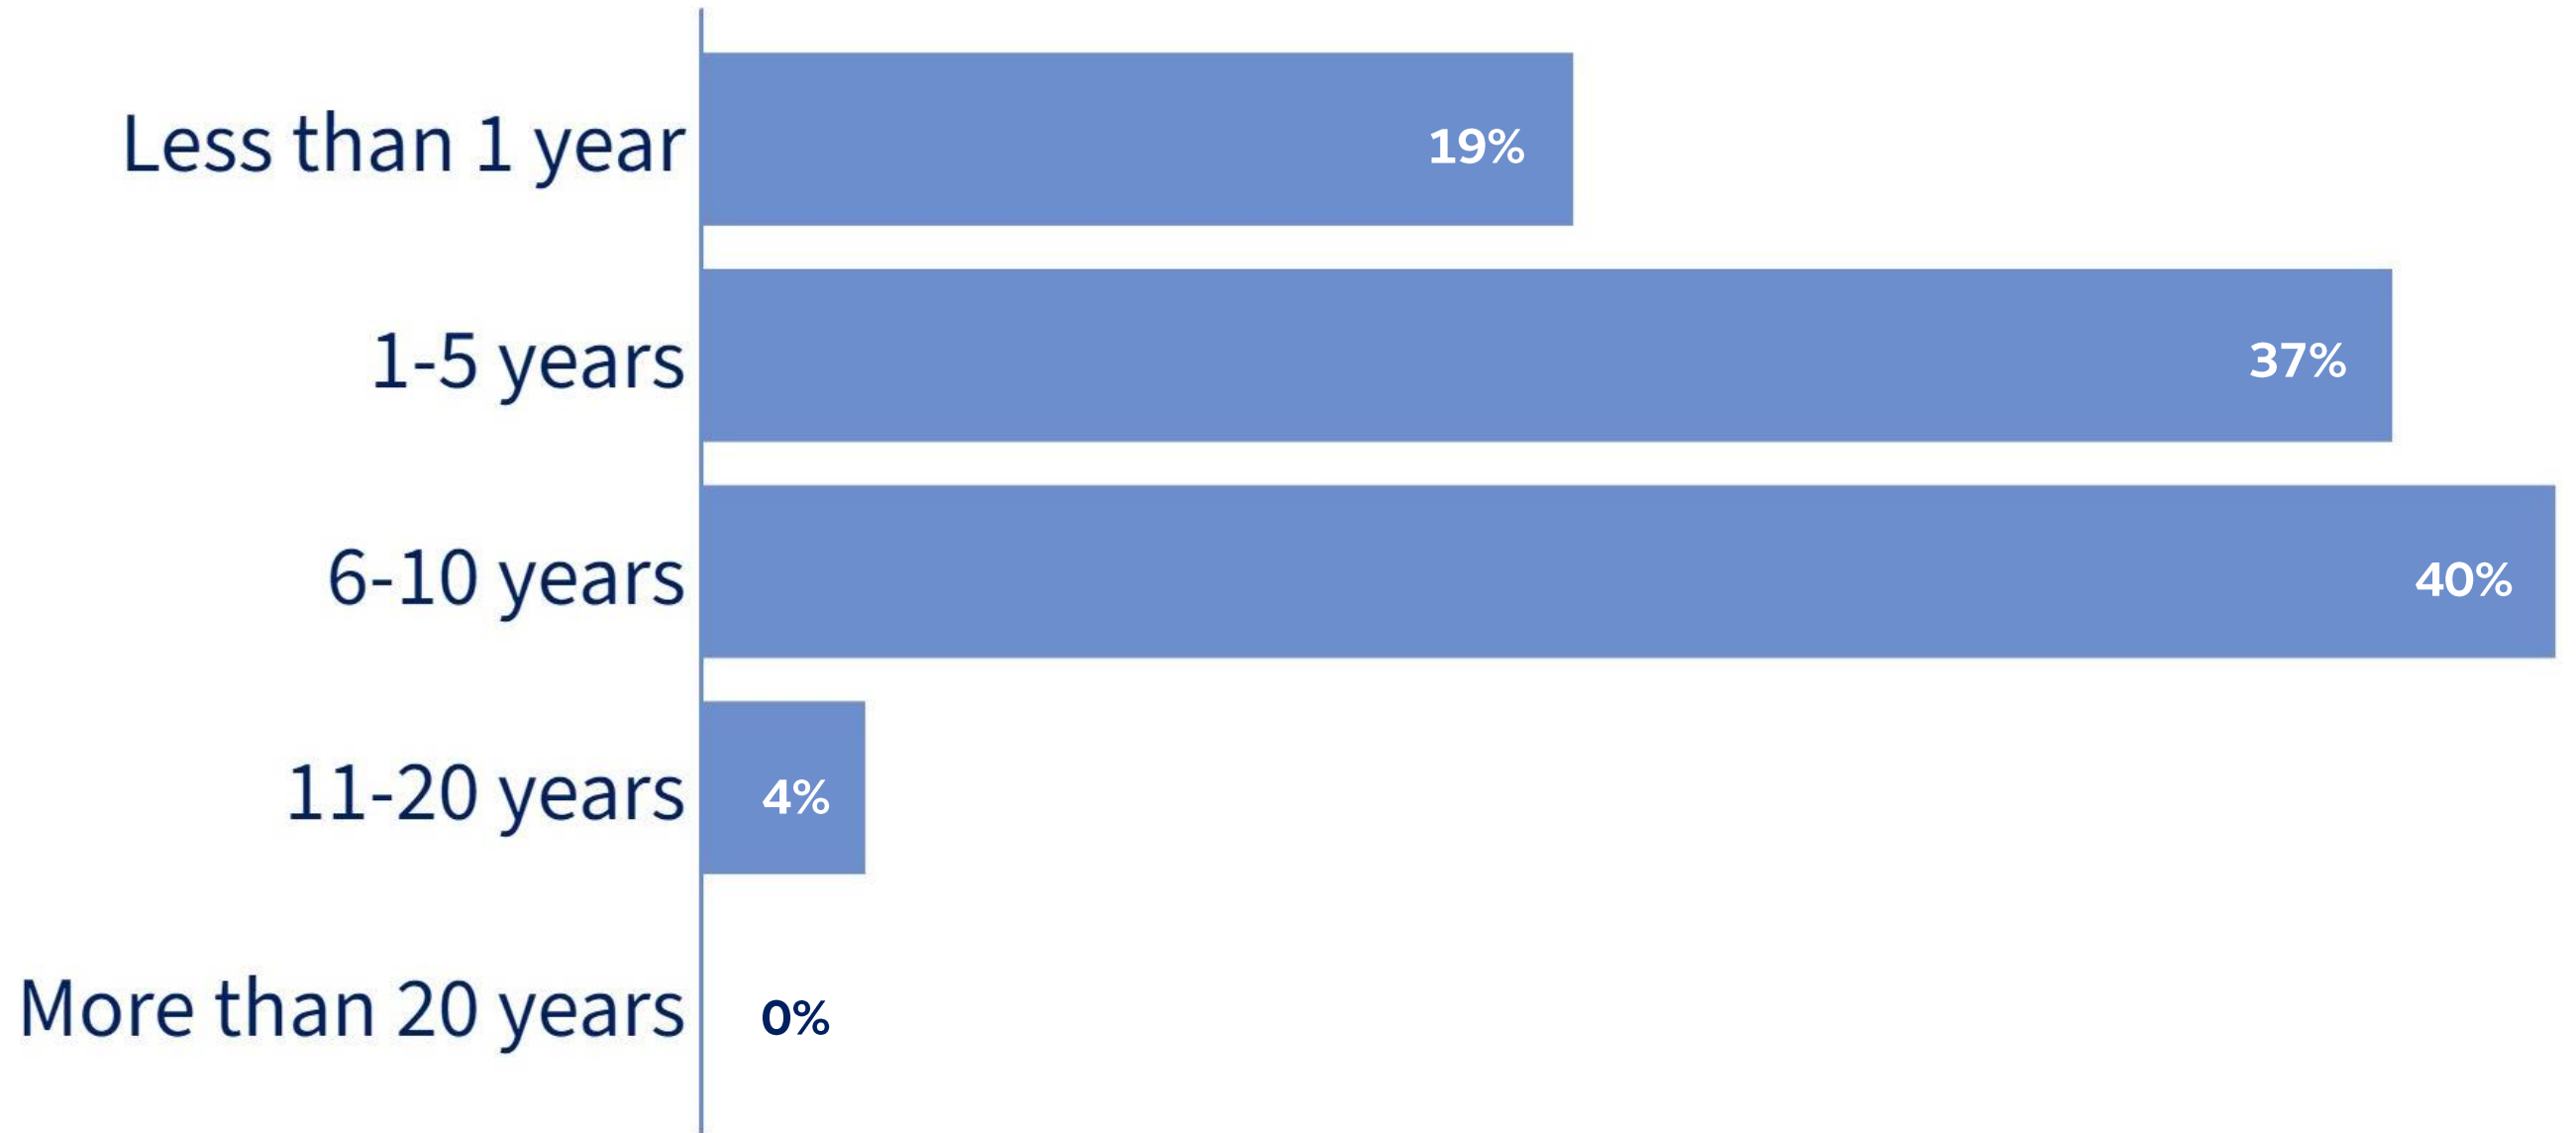

How many years have you lived in Verdae?